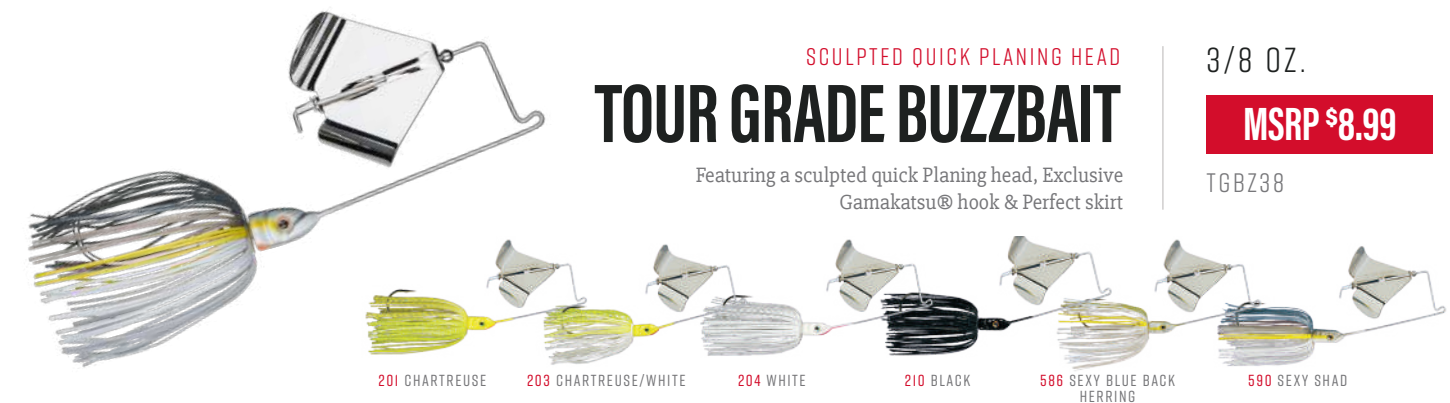

TOUR GRADE BUZZBAIT

Featuring a sculpted quick Planing head, Exclusive Gamakatsu® hook & Perfect skirt

3/8 OZ.

MSRP $8.99

TGBZ38