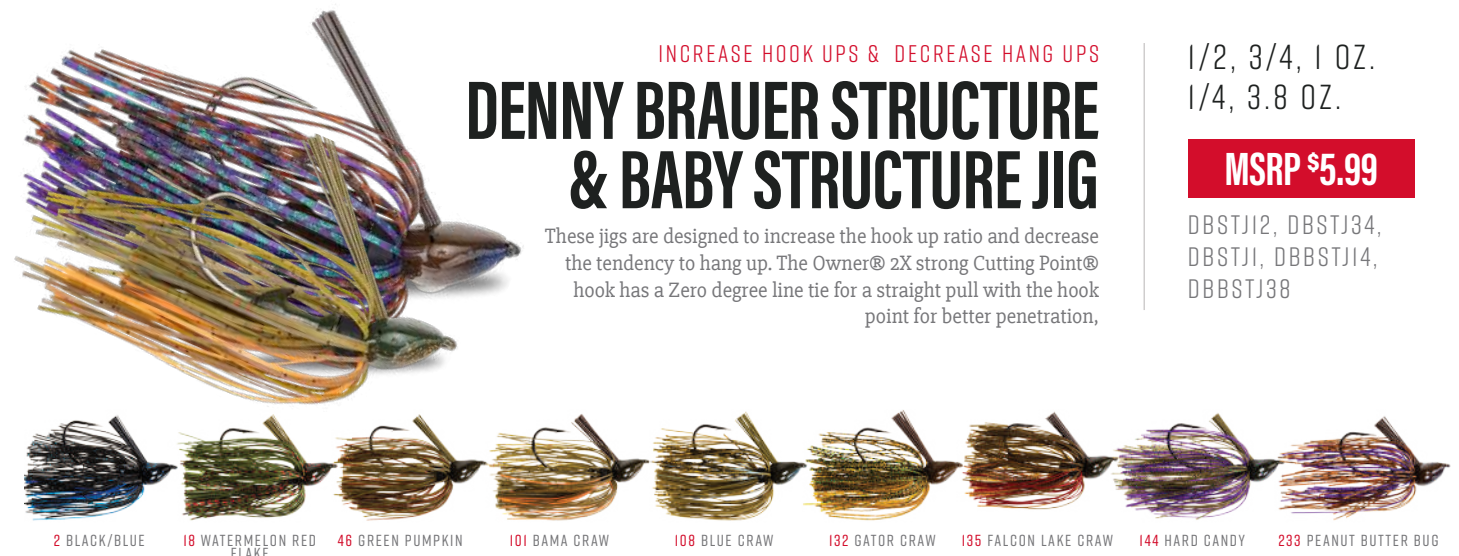

DENNY BRAUER STRUCTURE & BABY STRUCTURE JIG

These jigs are designed to increase the hook up ratio and decrease the tendency to hang up. The Owner® 2X strong Cutting Point® hook has a Zero degree line tie for a straight pull with the hook point for better penetration,

1/2, 3/4, 1 OZ.
1/4, 3.8 OZ.

MSRP $5.99

DBSTJ12, DBSTJ34, DBSTJ1, DBBSTJ14, DBBSTJ38