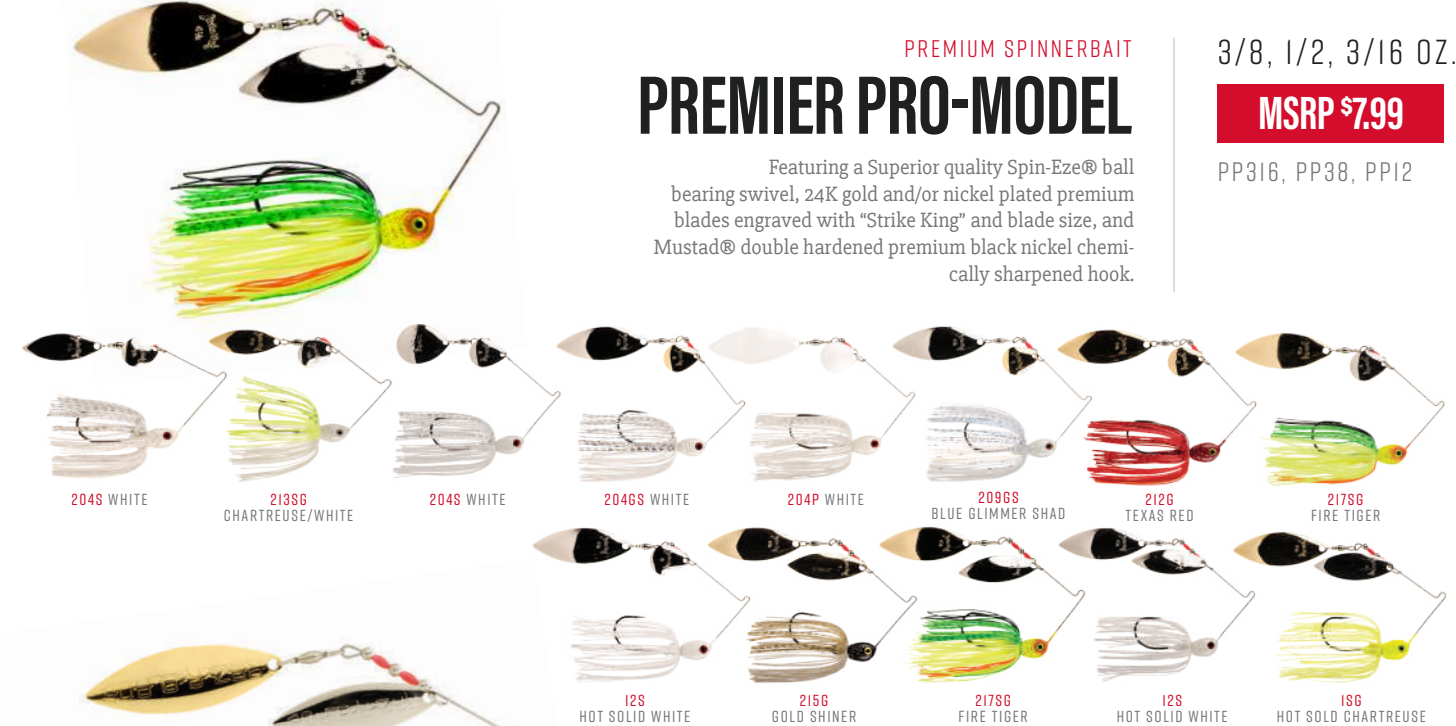

201SG SUPER CHARTREUSE 203SG CHARTREUSE /WHITE 204SG SUPER WHITE 208S BLUE SHAD 212G RED CRAWFISH 215G GOLDEN SHINER 217SG FIRE TIGER 218S BLEEDING SHAD 234SG BLUEGILL 257GS SMOKEY SHAD 538SG CHARTREUSE SEXY SHAD 586S SEXY BLUE BACK HERRING 590GS SEXY SHAD

RAZ-R-BLADE HIGH RPM BLADES

BOTTOM DWELLER SPINNERBAIT

Designed to be the perfect deep water spinnerbait. Extra weight is added to the hook shank to help get it down and "keel" it to run best and track better when it comes in contact with the bottom.

3/4, 1, 1 3/8 OZ.

MSRP $7.99

DWEL34, DWEL1, DWEL138