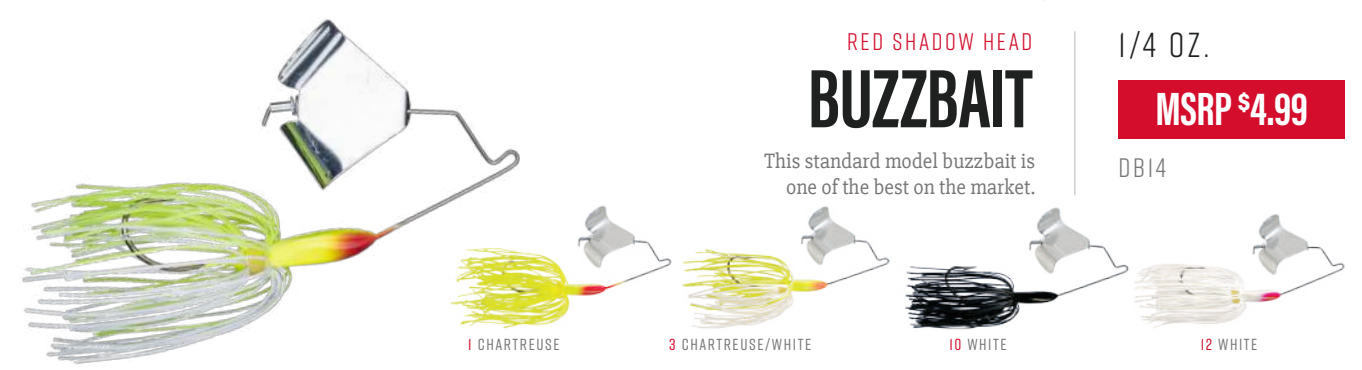

### TOUR GRADE BUZZBAIT

Featuring a sculpted quick Planing head, Exclusive Gamakatsu® hook & Perfect skirt

3/8 OZ.

MSRP \$8.99

TGBZ38

RED SHADOW HEAD

### BUZZBAIT

This standard model buzzbait is one of the best on the market.

1/4 OZ.

MSRP \$4.99

DB14

FREE SWINGING HOOK  
**SWINGING SUGAR BUZZ**

The Swinging Sugar Buzz buzzbait offers a unique design that allows for a loud clacking sound and a free swinging hook design to allow maximum action and is harder for fish to throw when hooked.