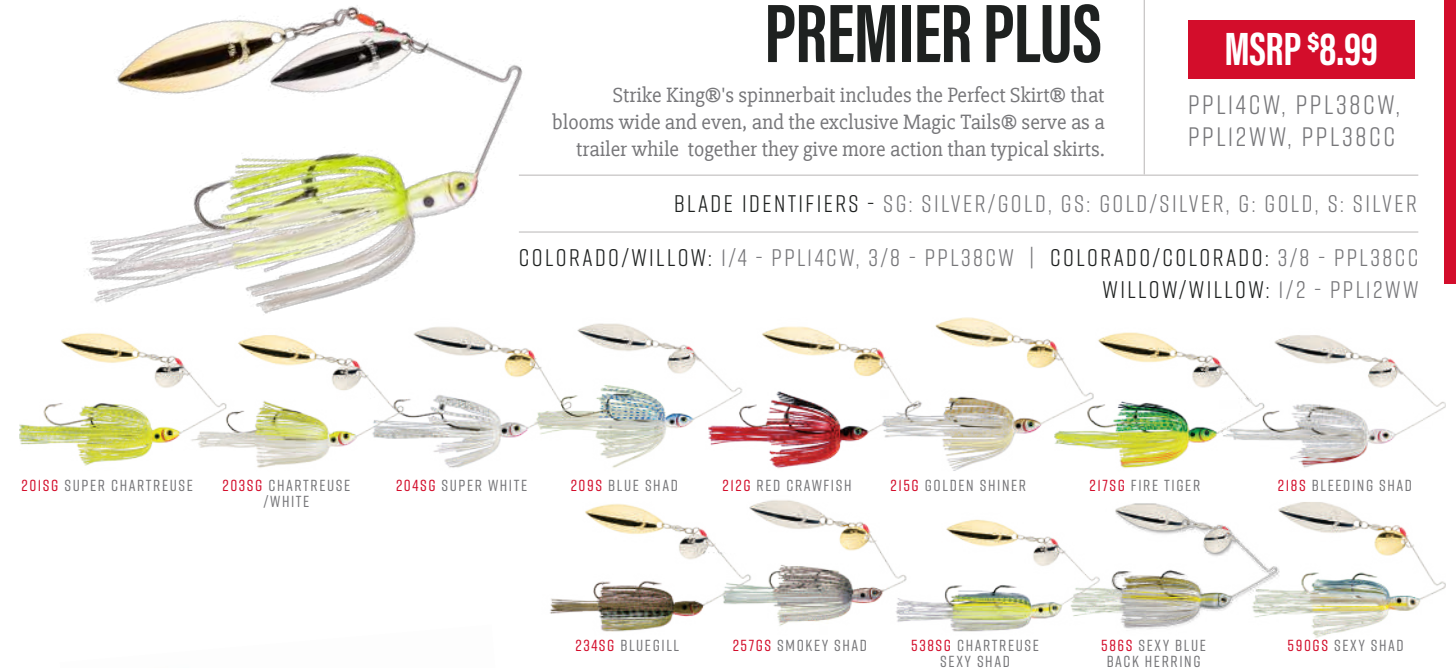

PREMIUM SPINNERBAIT

PREMIER PRO-MODEL

Featuring a Superior quality Spin-Eze® ball bearing swivel, 24K gold and/or nickel plated premium blades engraved with "Strike King" and blade size, and Mustad® double hardened premium black nickel chemically sharpened hook.

3/8, 1/2, 3/16 OZ.

MSRP $7.99

PP316, PP38, PP12