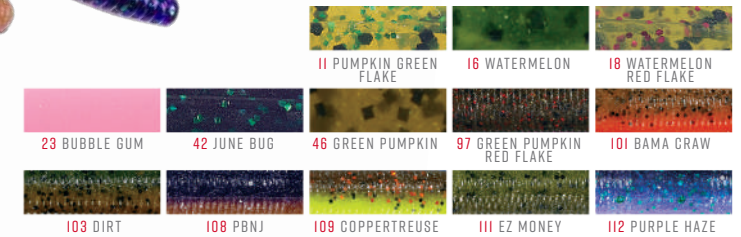

KVD PERFECT PLASTICS COLOR CHART